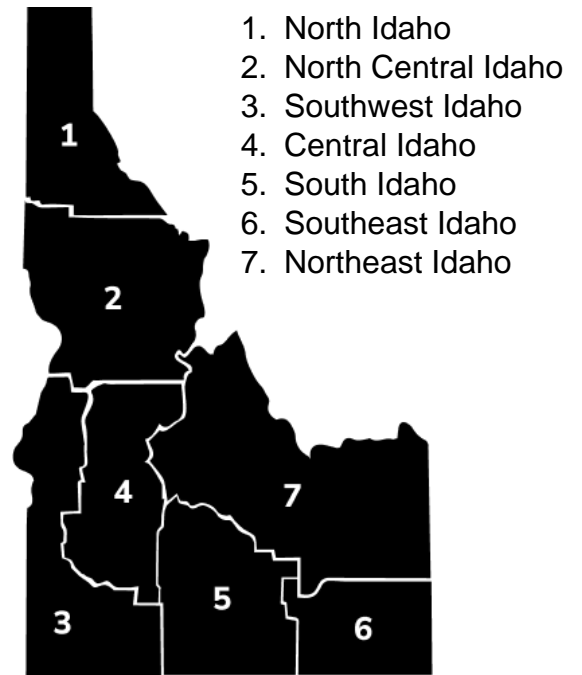

DISTRIBUTOR

State-wide Directory

REGION 1: NORTH IDAHO

Homestead Produce

Bonnors Ferry, ID

208-946-1910

<http://homesteadproduce.farm>

REGION 3: SOUTHWEST IDAHO