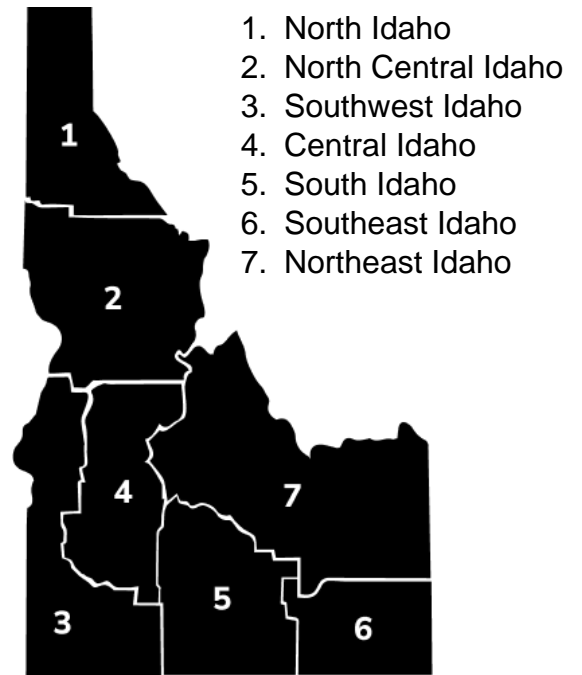

CORN MAZES

State-wide Directory

REGION 3: SOUTHWEST IDAHO

Cherry Hill Farms

Caldwell, ID

(385) 375-7477

<https://www.cherryhillfarms.com>

REGION 4: CENTRAL IDAHO

CORN MAZES

State-wide Directory

Low Family Farmstead

Kuna, ID

(208) 922-5678

<http://www.lowefamilyfarmstead.com>

REGION 5: SOUTH IDAHO

BlueRock Farm & BlueRock Farm Market

Twin Falls, ID

(208) 731-9185

<https://www.bluerockfarmmarket.com/>

REGION 6: SOUTHEAST IDAHO

Swore Farms

Pocatello, ID

208.238.7446

<http://sworefarms.com/home.html>
